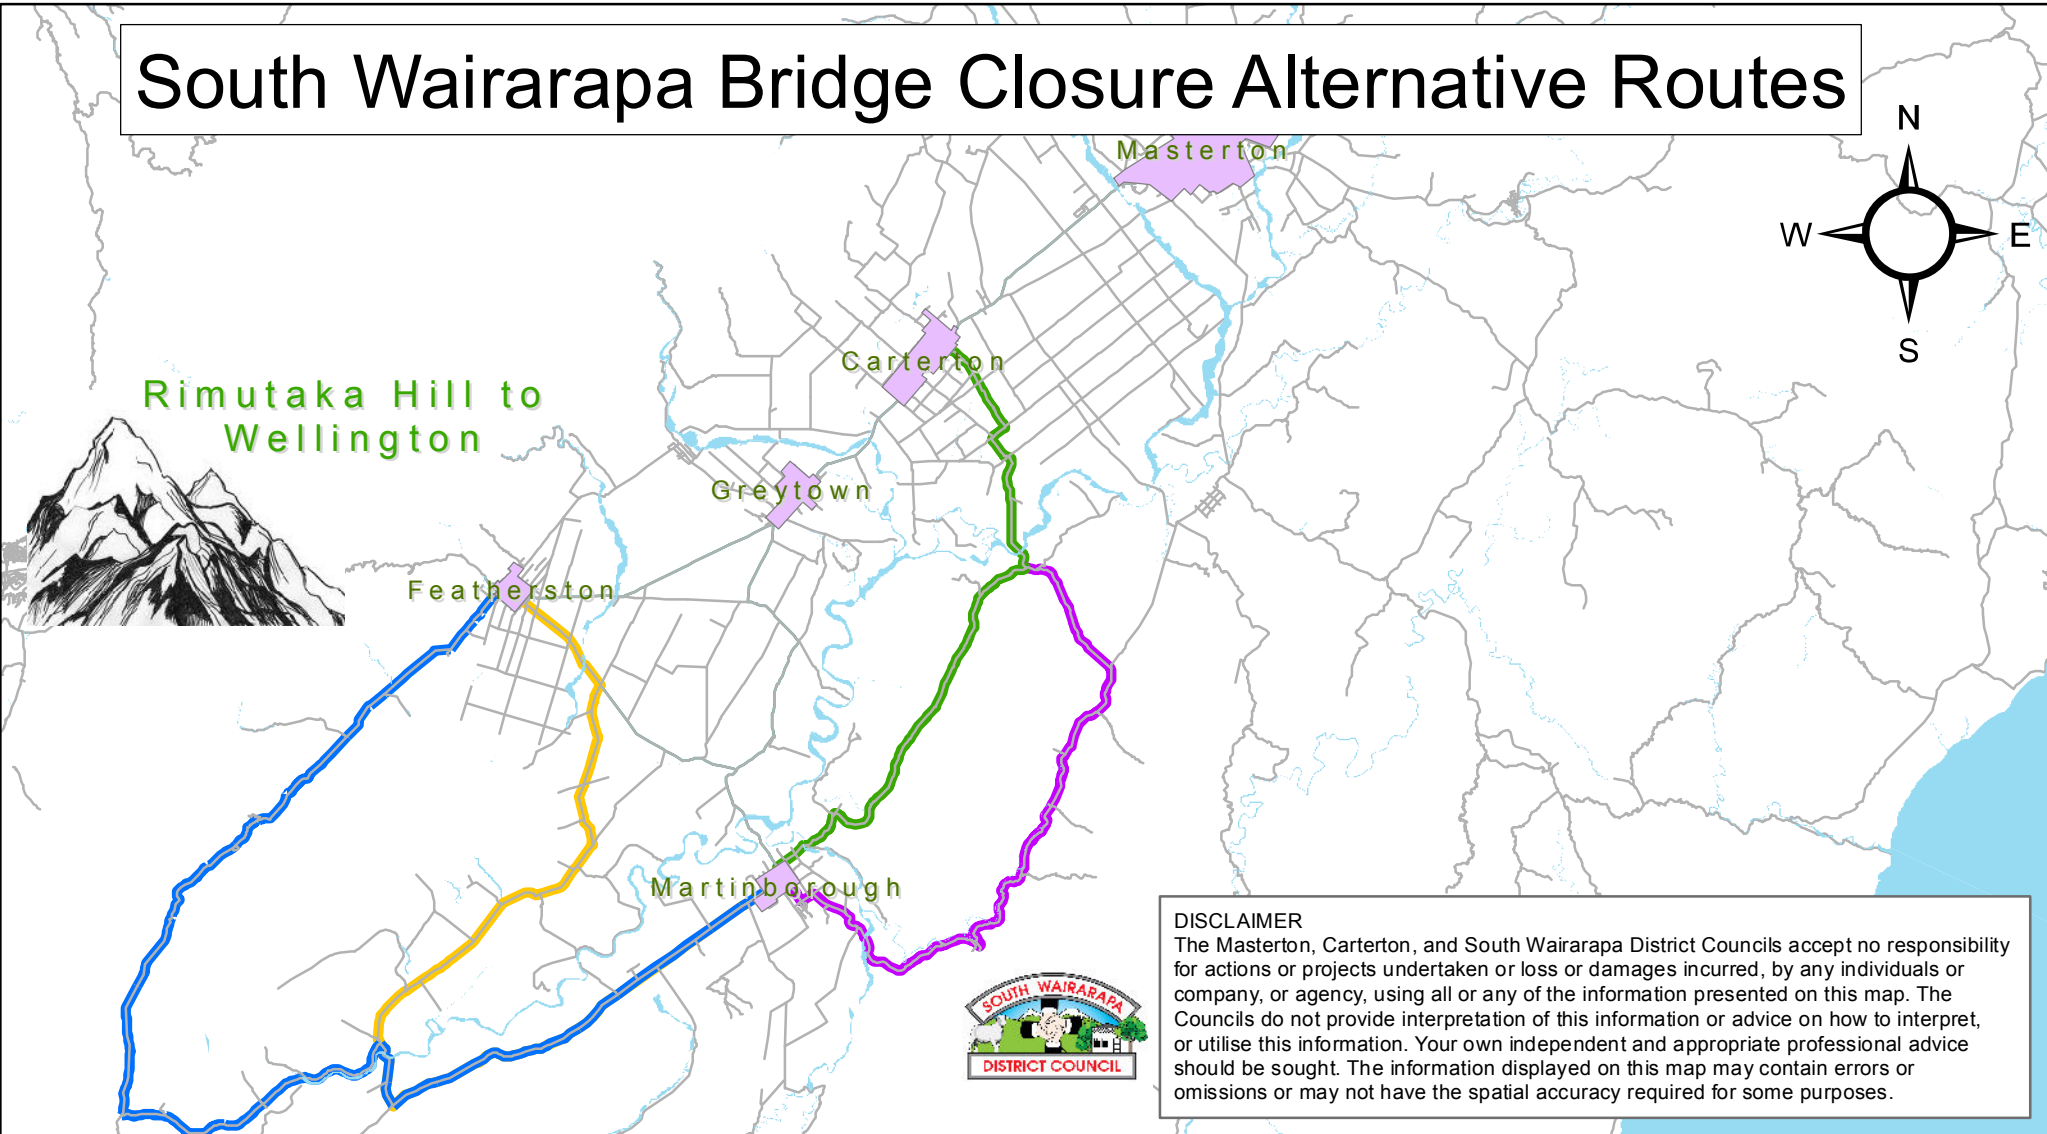

South Wairarapa Bridge Closure Alternative Routes

DISCLAIMER
 The Masterton, Carterton, and South Wairarapa District Councils accept no responsibility for actions or projects undertaken or loss or damages incurred, by any individuals or company, or agency, using all or any of the information presented on this map. The Councils do not provide interpretation of this information or advice on how to interpret, or utilise this information. Your own independent and appropriate professional advice should be sought. The information displayed on this map may contain errors or omissions or may not have the spatial accuracy required for some purposes.